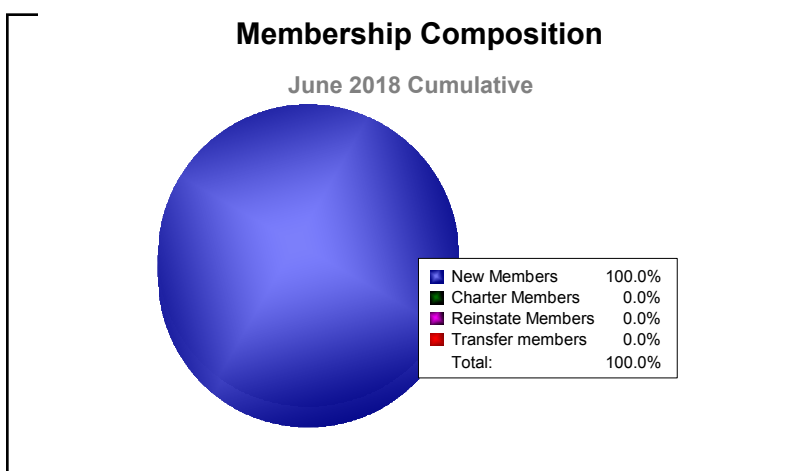

Year	New Clubs	Dropped Clubs	Gain/ Loss Clubs	New Members	Charter Members	Reinstate Members	Transfer Members	Total Member Added	Total Members Dropped	Gain/ Loss Members
2013-2014	0	0	0	2	0	1	0	3	-9	-6
2014-2015	0	0	0	6	0	0	1	7	-2	5
2015-2016	0	0	0	6	0	0	0	6	-3	3
2016-2017	0	0	0	3	0	0	0	3	-7	-4
2017-2018	0	0	0	11	0	0	0	11	-7	4
Average	0	0	0	6	0	0	0	6	-6	0