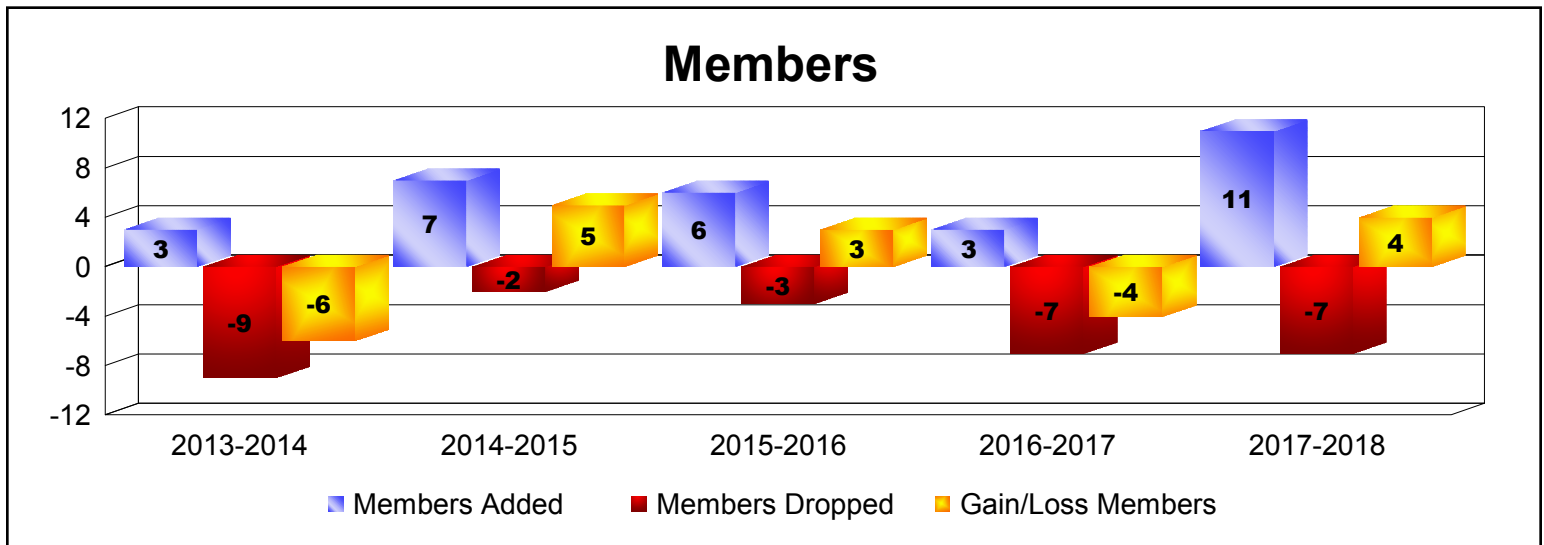

Year	New Clubs	Dropped Clubs	Gain/ Loss Clubs	New Members	Charter Members	Reinstate Members	Transfer Members	Total Member Added	Total Members Dropped	Gain/ Loss Members
2013-2014	0	0	0	2	0	1	0	3	-9	-6
2014-2015	0	0	0	6	0	0	1	7	-2	5
2015-2016	0	0	0	6	0	0	0	6	-3	3
2016-2017	0	0	0	3	0	0	0	3	-7	-4
2017-2018	0	0	0	11	0	0	0	11	-7	4
Average	0	0	0	6	0	0	0	6	-6	0

Year	New Clubs	Dropped Clubs	Gain/ Loss Clubs	New Members	Charter Members	Reinstate Members	Transfer Members	Total Member Added	Total Members Dropped	Gain/ Loss Members
2013-2014	1	-2	-1	109	25	6	4	144	-132	12
2014-2015	0	-1	-1	100	7	4	3	114	-137	-23
2015-2016	0	-4	-4	80	2	11	8	101	-186	-85
2016-2017	0	0	0	76	0	5	6	87	-115	-28
2017-2018	0	-1	-1	63	1	6	3	73	-147	-74
Average	0	-2	-1	86	7	6	5	104	-143	-40