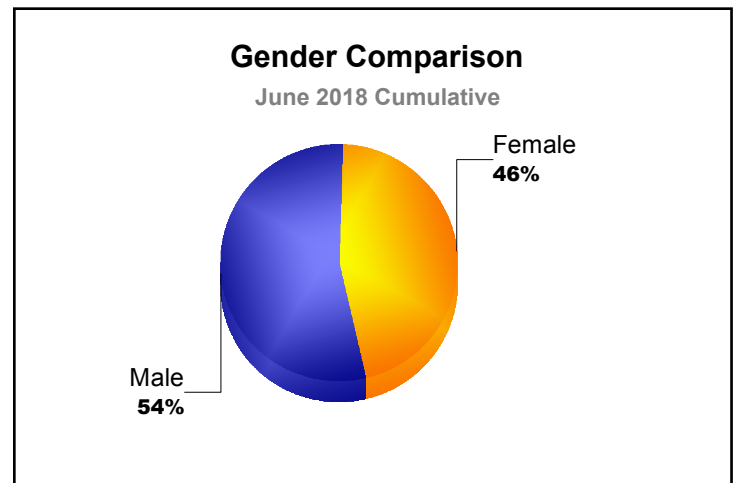

Year	New Clubs	Dropped Clubs	Gain/ Loss Clubs	New Members	Charter Members	Reinstate Members	Transfer Members	Total Member Added	Total Members Dropped	Gain/ Loss Members
2013-2014	0	0	0	2	0	1	0	3	-9	-6
2014-2015	0	0	0	6	0	0	1	7	-2	5
2015-2016	0	0	0	6	0	0	0	6	-3	3
2016-2017	0	0	0	3	0	0	0	3	-7	-4
2017-2018	0	0	0	11	0	0	0	11	-7	4
Average	0	0	0	6	0	0	0	6	-6	0