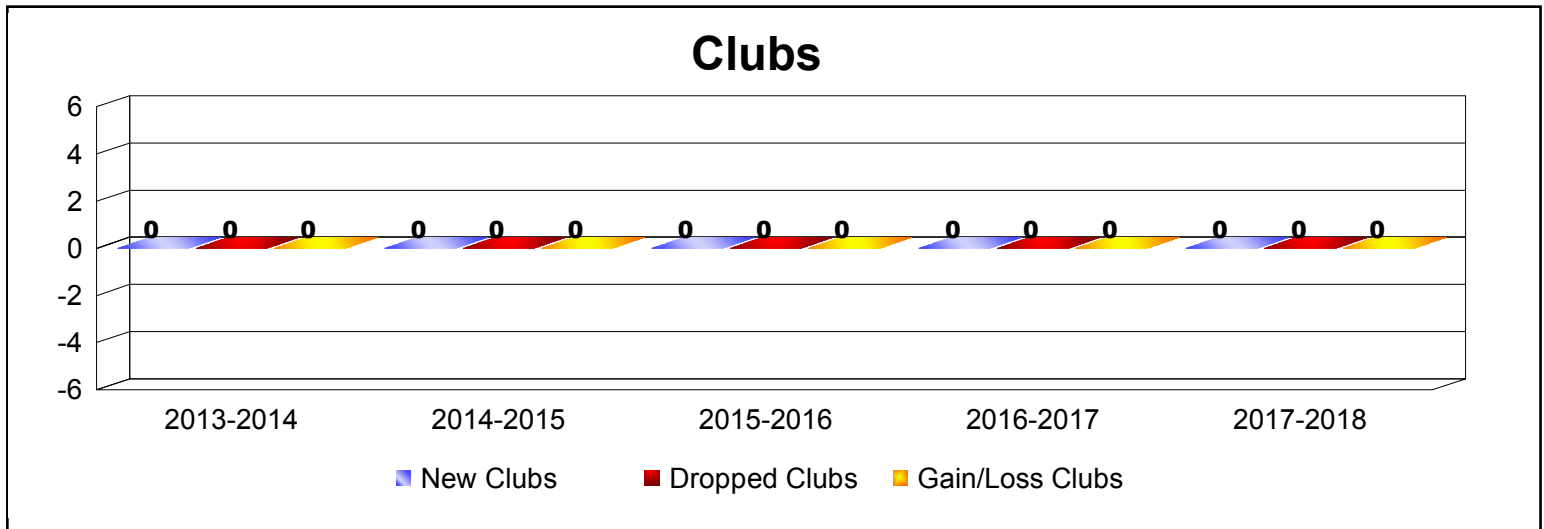

Year	New Clubs	Dropped Clubs	Gain/ Loss Clubs	New Members	Charter Members	Reinstate Members	Transfer Members	Total Member Added	Total Members Dropped	Gain/ Loss Members
2013-2014	0	0	0	2	0	1	0	3	-9	-6
2014-2015	0	0	0	6	0	0	1	7	-2	5
2015-2016	0	0	0	6	0	0	0	6	-3	3
2016-2017	0	0	0	3	0	0	0	3	-7	-4
2017-2018	0	0	0	11	0	0	0	11	-7	4
Average	0	0	0	6	0	0	0	6	-6	0

Year	New Clubs	Dropped Clubs	Gain/ Loss Clubs	New Members	Charter Members	Reinstate Members	Transfer Members	Total Member Added	Total Members Dropped	Gain/ Loss Members
2013-2014	1	-2	-1	109	25	6	4	144	-132	12
2014-2015	0	-1	-1	100	7	4	3	114	-137	-23
2015-2016	0	-4	-4	80	2	11	8	101	-186	-85
2016-2017	0	0	0	76	0	5	6	87	-115	-28
2017-2018	0	-1	-1	63	1	6	3	73	-147	-74
Average	0	-2	-1	86	7	6	5	104	-143	-40